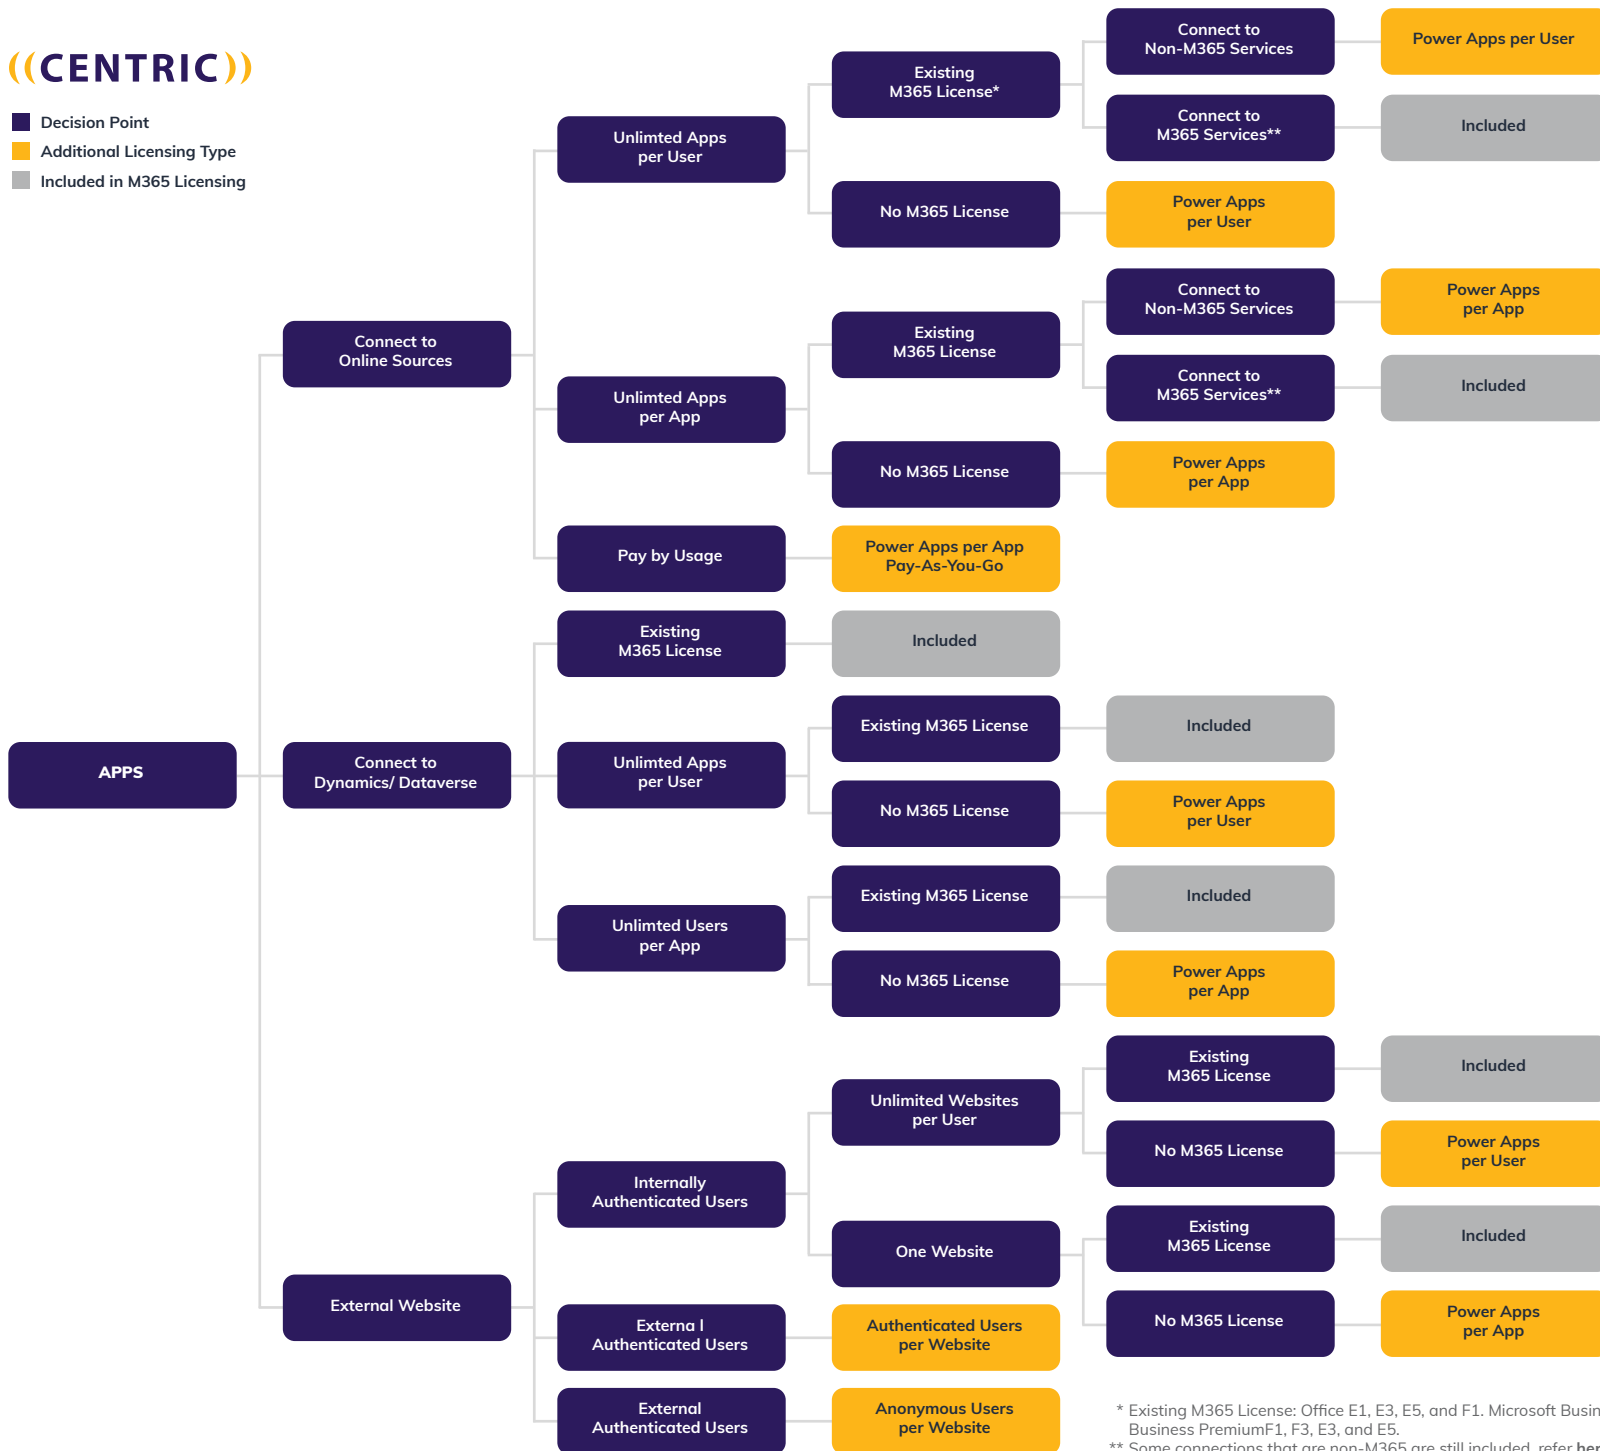

((CENTRIC))

Power Platform Flowcharts

- Decision Point
- Additional Licensing Type
- Included in M365 Licensing

* Connectors: Predefined connections to an online service via that's service's APIs.
 ** Existing M365 License: Office E1, E3, E5, and F1. Microsoft Business Basic, Business Standard, Business Premium F1, F3, E3, and E5.
 *** Some connections that are non-M365 are still included, refer [here](#) to list if standard connections.

((CENTRIC))

- Decision Point
- Additional Licensing Type
- Included in M365 Licensing

* Existing M365 License: Office E1, E3, E5, and F1. Microsoft Business Basic, Business Standard, Business Premium F1, F3, E3, and E5.

** Some connections that are non-M365 are still included, refer [here](#) to list if standard connections.

- Decision Point
- Additional Licensing Type
- Included in M365 Licensing

((CENTRIC))

- Decision Point
- Additional Licensing Type
- Included in M365 Licensing