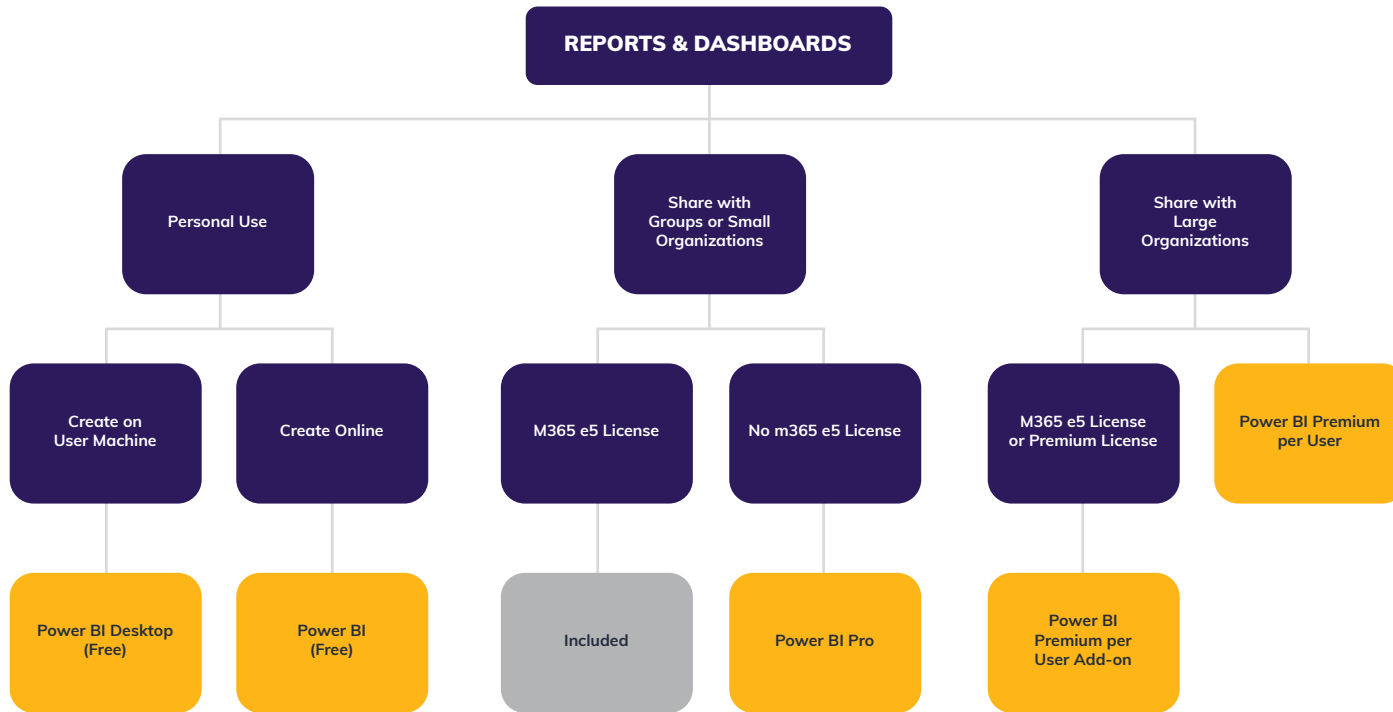

((CENTRIC))

Power Platform Flowcharts

- Decision Point
- Additional Licensing Type
- Included in M365 Licensing

* Connectors: Predefined connections to an online service via that's service's APIs.
 ** Existing M365 License: Office E1, E3, E5, and F1. Microsoft Business Basic, Business Standard, Business Premium F1, F3, E3, and E5.
 *** Some connections that are non-M365 are still included, refer [here](#) to list if standard connections.

((CENTRIC))

- Decision Point
- Additional Licensing Type
- Included in M365 Licensing

* Existing M365 License: Office E1, E3, E5, and F1. Microsoft Business Basic, Business Standard, Business Premium F1, F3, E3, and E5.

** Some connections that are non-M365 are still included, refer [here](#) to list if standard connections.

- Decision Point
- Additional Licensing Type
- Included in M365 Licensing

((CENTRIC))

- Decision Point
- Additional Licensing Type
- Included in M365 Licensing