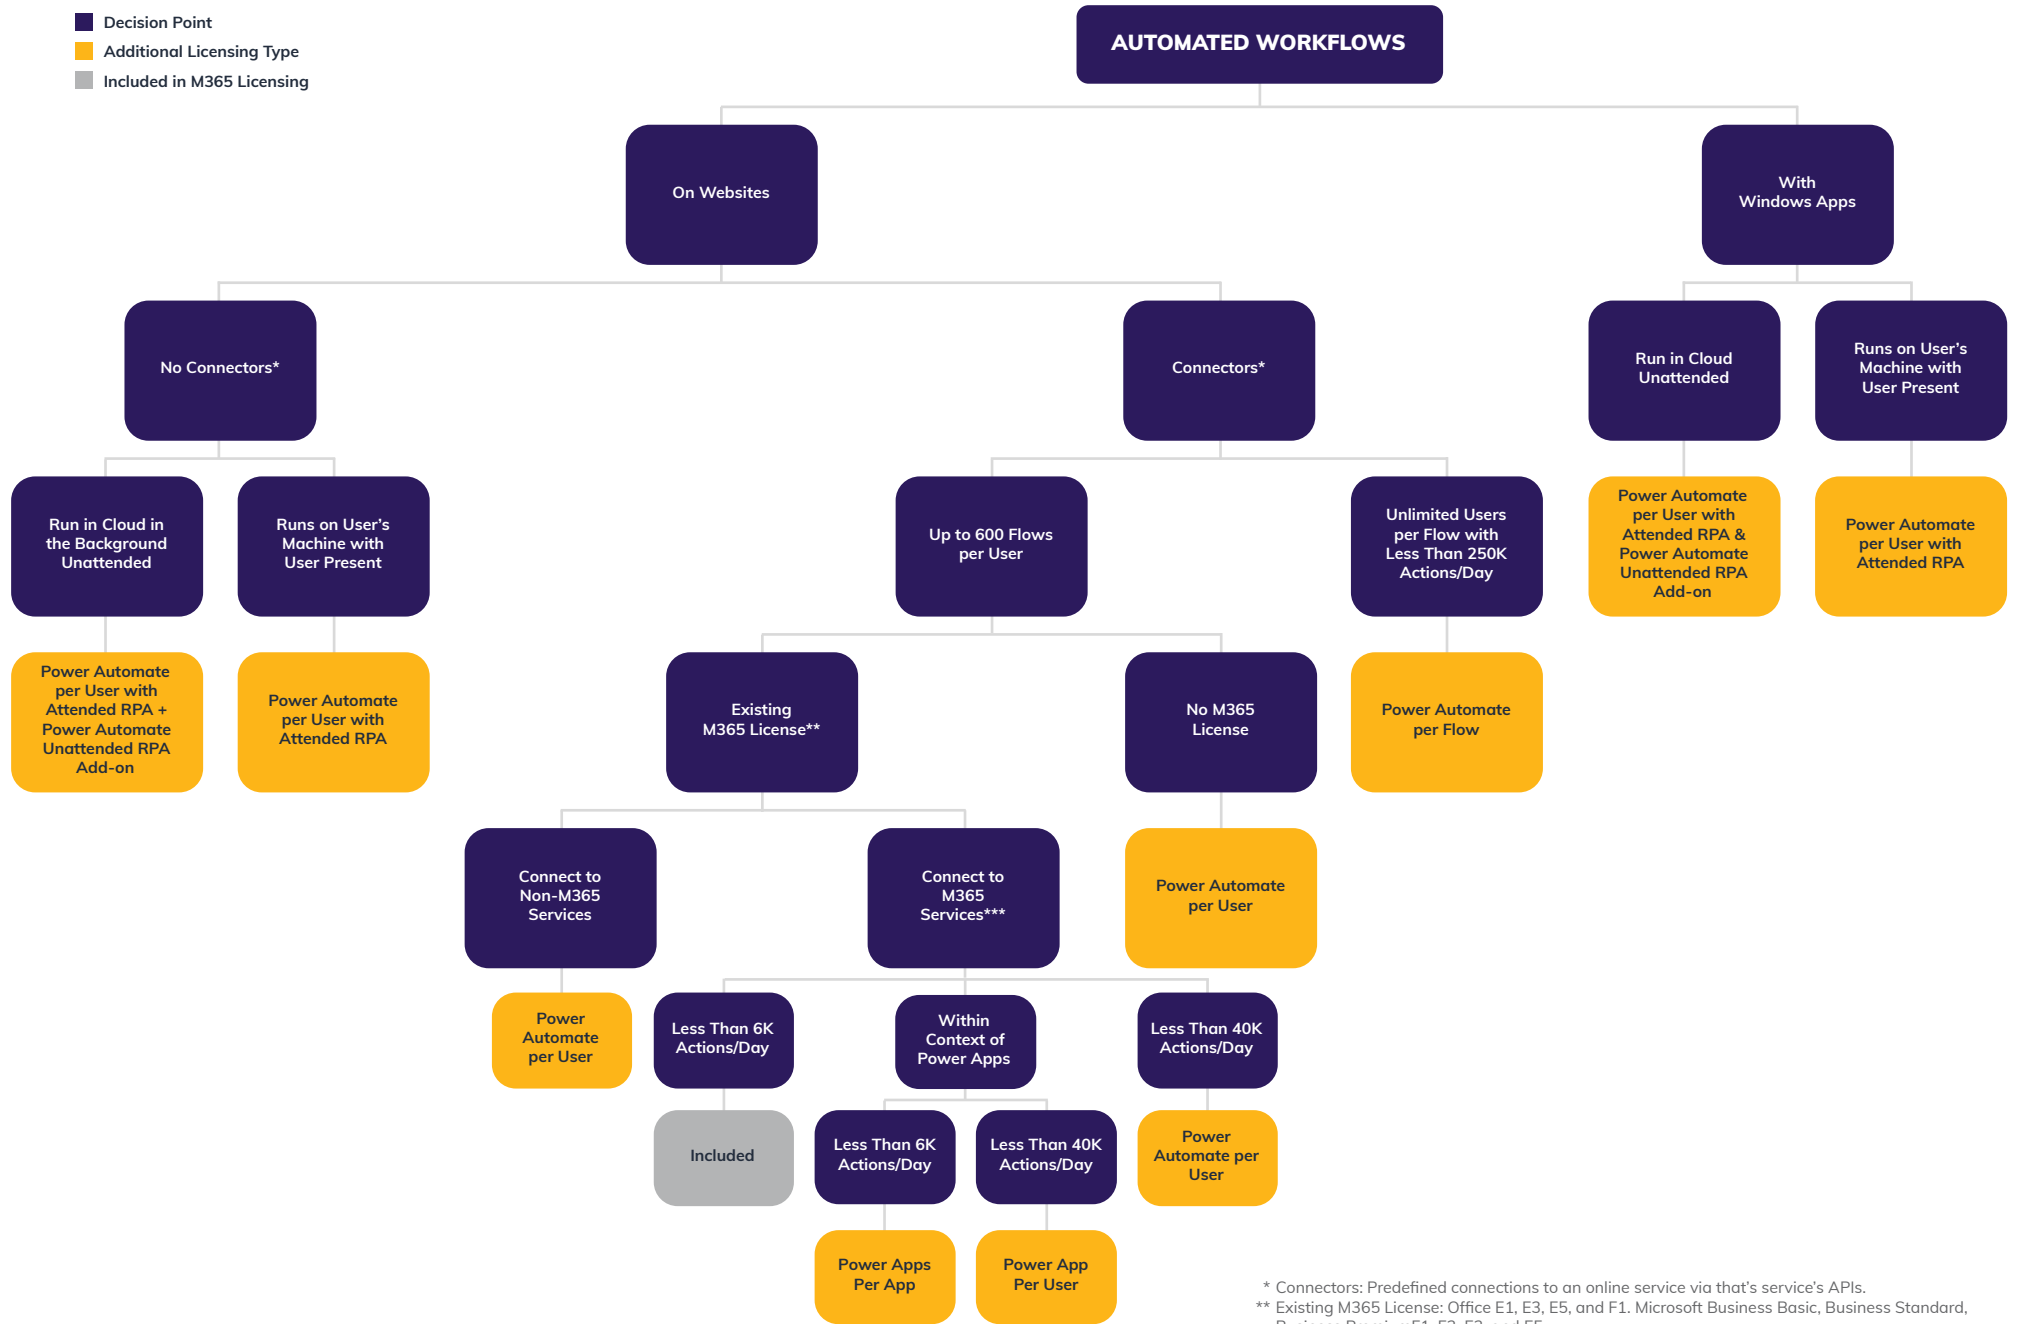

((CENTRIC))

Power Platform Flowcharts

- Decision Point
- Additional Licensing Type
- Included in M365 Licensing

* Connectors: Predefined connections to an online service via that's service's APIs.
 ** Existing M365 License: Office E1, E3, E5, and F1. Microsoft Business Basic, Business Standard, Business Premium F1, F3, E3, and E5.
 *** Some connections that are non-M365 are still included, refer [here](#) to list if standard connections.

((CENTRIC))

- Decision Point
- Additional Licensing Type
- Included in M365 Licensing

* Existing M365 License: Office E1, E3, E5, and F1. Microsoft Business Basic, Business Standard, Business Premium F1, F3, E3, and E5.

** Some connections that are non-M365 are still included, refer [here](#) to list if standard connections.

- Decision Point
- Additional Licensing Type
- Included in M365 Licensing

((CENTRIC))

- Decision Point
- Additional Licensing Type
- Included in M365 Licensing